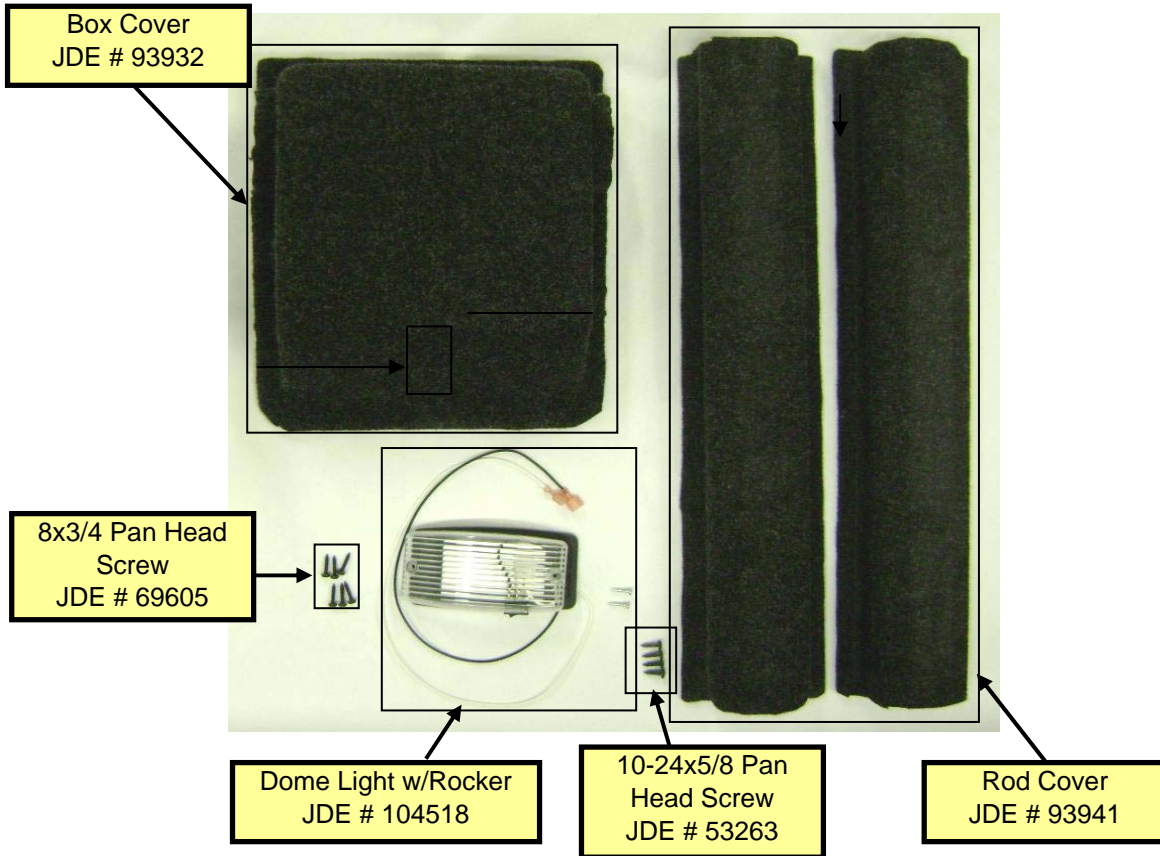

Evolution Cover Assembly