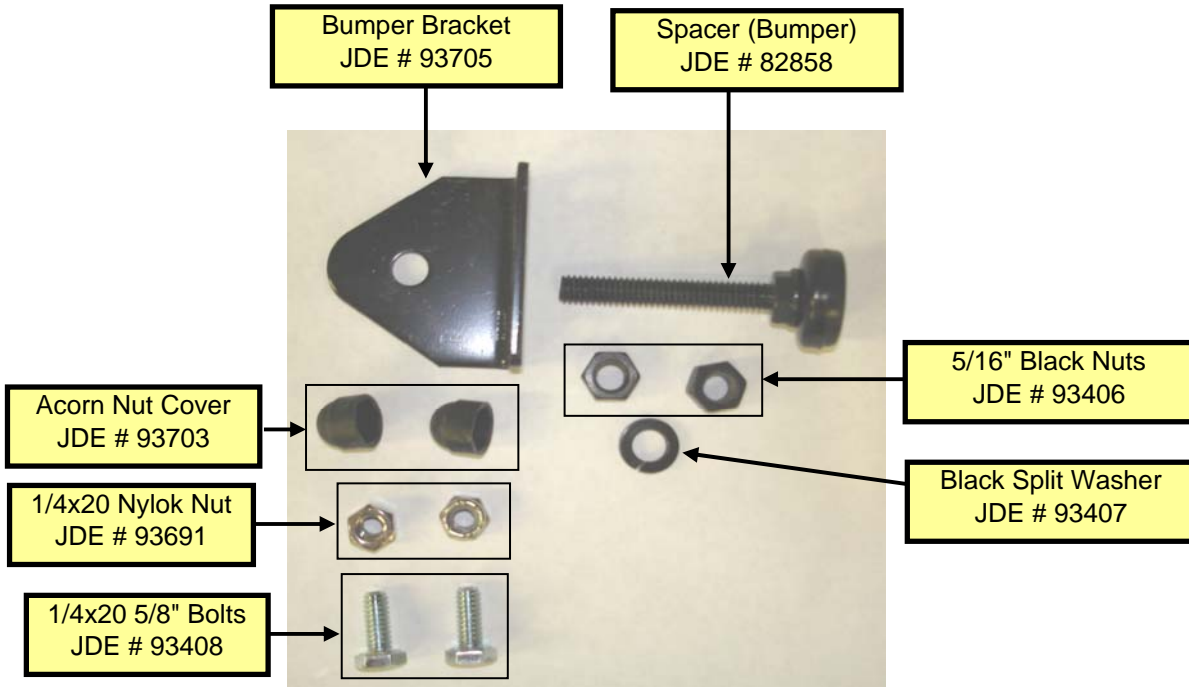

## Evolution Scissor Hinge Assembly

#8 3/4 Black Pan Head  
JDE # 80364

Black Cable  
w/Ring  
JDE # 94280

Pins  
JDE # 80008

Screw Covers  
JDE # 81581

Black Cables  
JDE # 94279

## Evolution Scissor Lift Assembly

There will be one of the following two props on your unit

18" 120# Gas Prop  
C16-23834  
JDE # 83586

19.5" 120# Gas Prop  
C16-08055  
JDE # 62495

## Evolution Bumper Stop Assembly