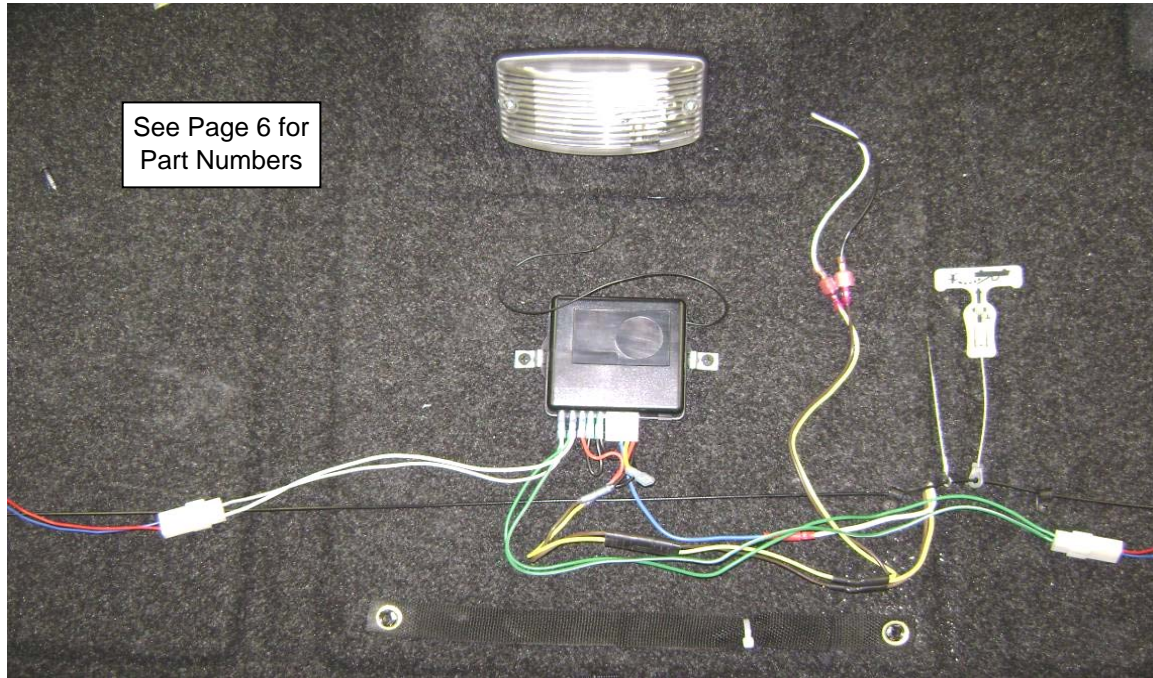

Control Module and Latch Assembly