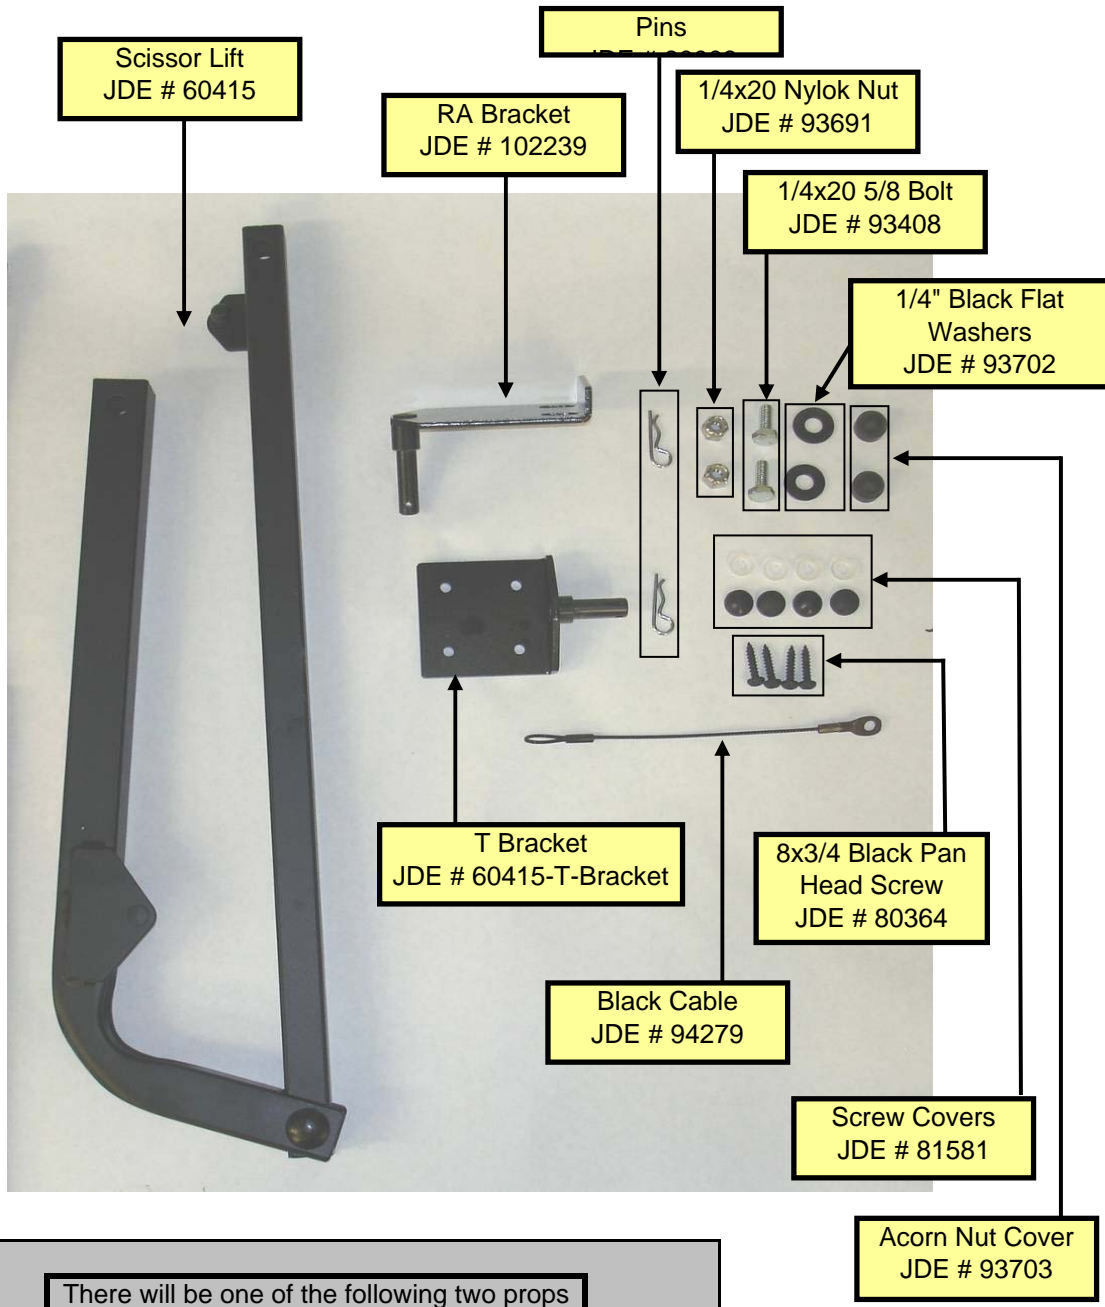

Evolution Scissor Lift Assembly

There will be one of the following two props on your unit