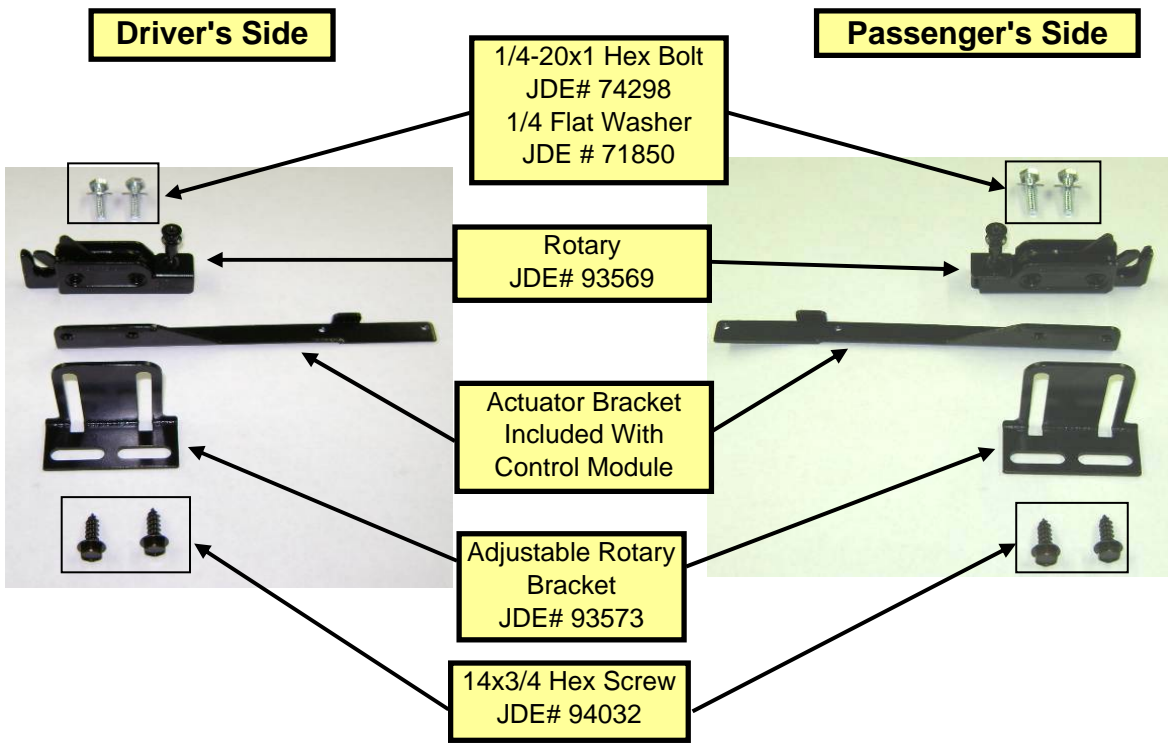

## Control Module and Latch Assembly

## Evolution Under Cover Control Module

Control Module Assembly  
JDE # 104344

Extra Fob  
JDE# 98591

## Evolution Latches

Driver's Side

Passenger's Side