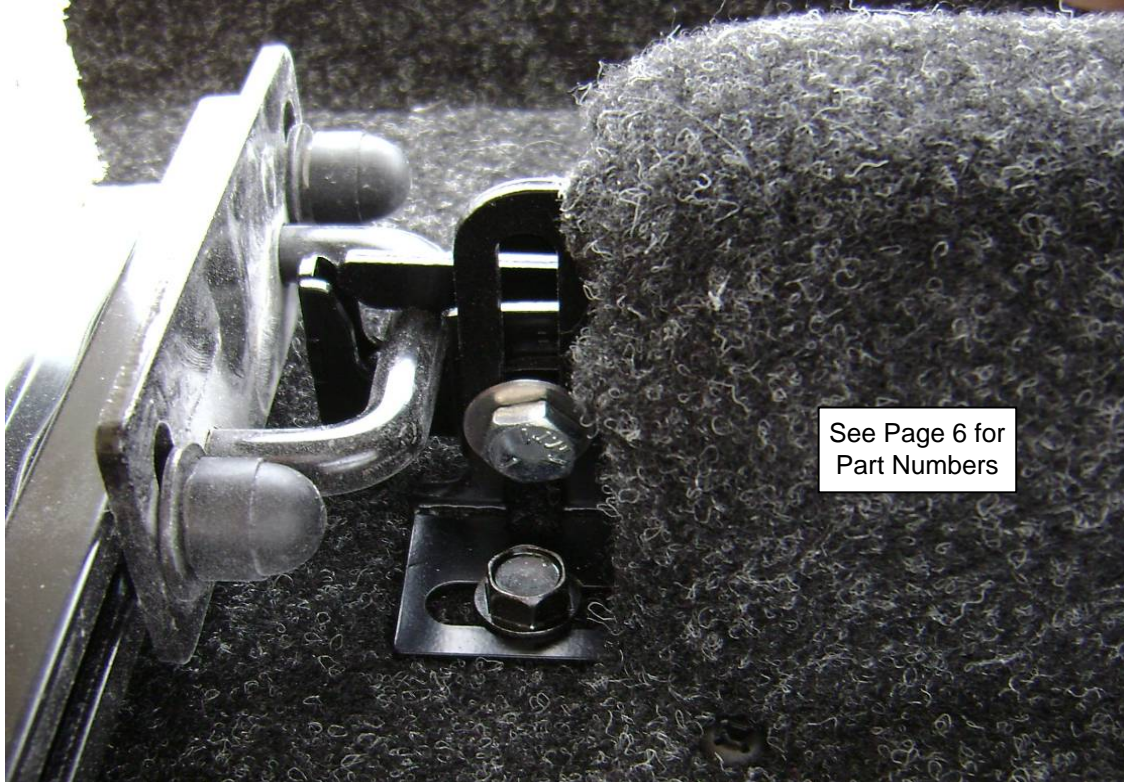

Control Module and Latch Assembly