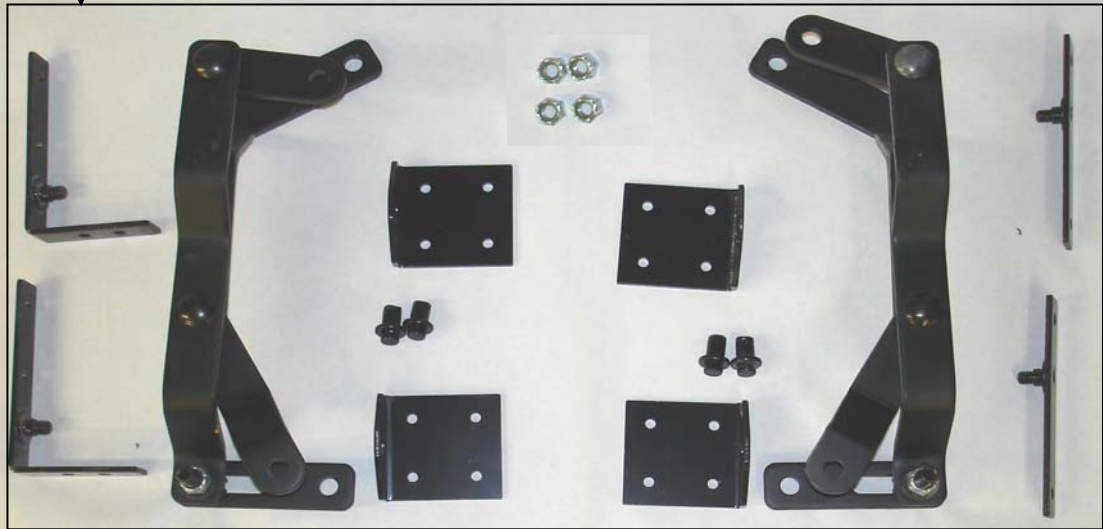

## Evolution Scissor Hinge Assembly

#8 3/4 Black Pan Head  
JDE # 80364

Black Cable  
w/Ring  
JDE # 94280

Pins  
JDE # 80008

Screw Covers  
JDE # 81581

Black Cables  
JDE # 94279

## Evolution Latches

Driver's Side

Passenger's Side