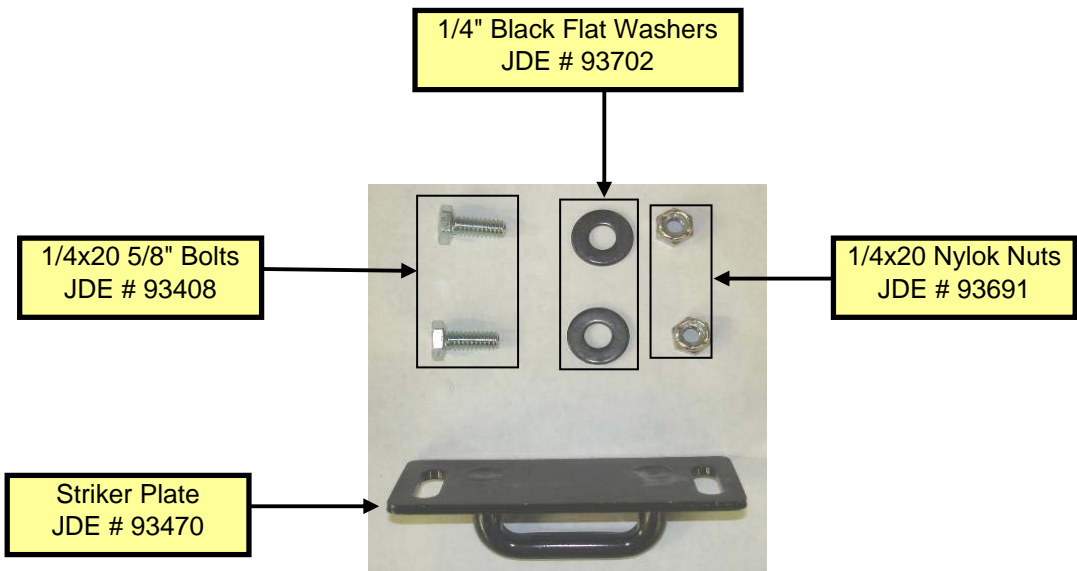

Evolution Bumper Stop Assembly

Evolution Striker Plate Assembly